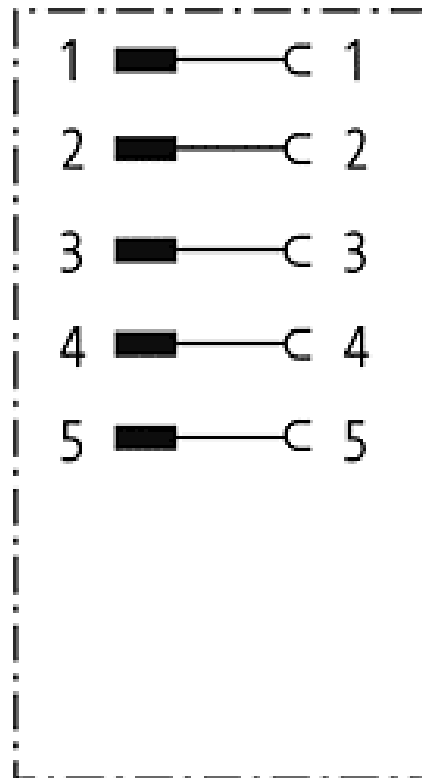

M12-Schaltschrankdurchführung 5pol B-cod

Control cabinet entry system M12
B-coded, 5-pole, shielded

Image

Vicarious picture

Form

44111

Technical Data

Operating voltage	max. 24 V AC/DC
Operating current per contact (40 °C)	max. 4 A
Mounting set	M16 × 1.5 mm
Temperature range	-25...+85 °C
Protection	IP65 and IP67 when plugged and screwed down (EN 60529)

Commercial data

Net weight	27
Net weight	27
Weight unit	gram
Basic unit	pc.
Customs tariff number	85369010
Unit (piece)	1
Limited value	1

Circuit diagram

Dimension drawing

Representante oficial de:

[Argentina – Uruguay – Paraguay – Bolivia – Colombia – y Perú.]