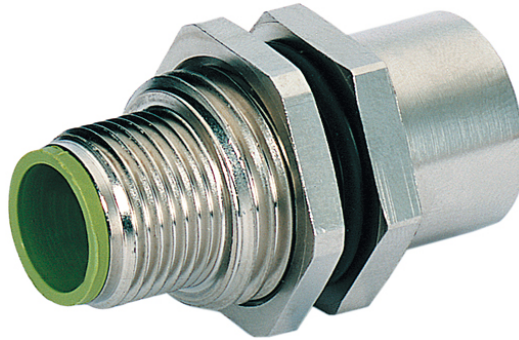

M12-Schaltschrankdurchführung 5pol B-cod

Control cabinet entry system M12
B-coded, 5-pole, shielded

Image

Vicarious picture

Form

44111

Technical Data

Operating voltage	max. 24 V AC/DC
Operating current per contact (40 °C)	max. 4 A
Mounting set	M16 × 1.5 mm
Temperature range	-25...+85 °C
Protection	IP65 and IP67 when plugged and screwed down (EN 60529)

Commercial data

Net weight	27
Net weight	27
Weight unit	gram
Basic unit	pc.
Customs tariff number	85369010
Unit (piece)	1
Limited value	1

Circuit diagram

Dimension drawing

Representante oficial de:

[Argentina – Uruguay – Paraguay – Bolivia – Colombia – y Perú.]