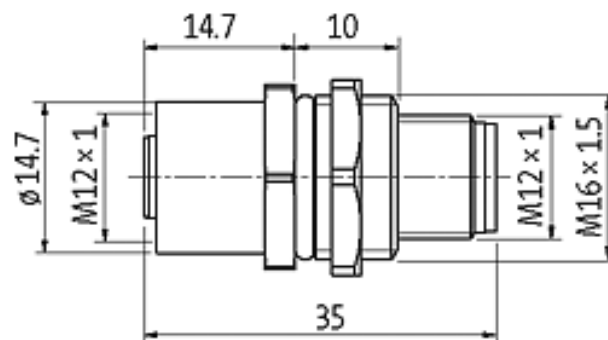

M12-Schaltschrankdurchführung 5pol B-cod

Control cabinet entry system M12
B-coded, 5-pole, shielded

Image

Vicarious picture

Form

44111

Technical Data

Operating voltage	max. 24 V AC/DC
Operating current per contact (40 °C)	max. 4 A
Mounting set	M16 × 1.5 mm
Temperature range	-25...+85 °C
Protection	IP65 and IP67 when plugged and screwed down (EN 60529)

Commercial data

Net weight	27
Net weight	27
Weight unit	gram
Basic unit	pc.
Customs tariff number	85369010
Unit (piece)	1
Limited value	1

Circuit diagram

Dimension drawing

Representante oficial de:

[Argentina – Uruguay – Paraguay – Bolivia – Colombia – y Perú.]