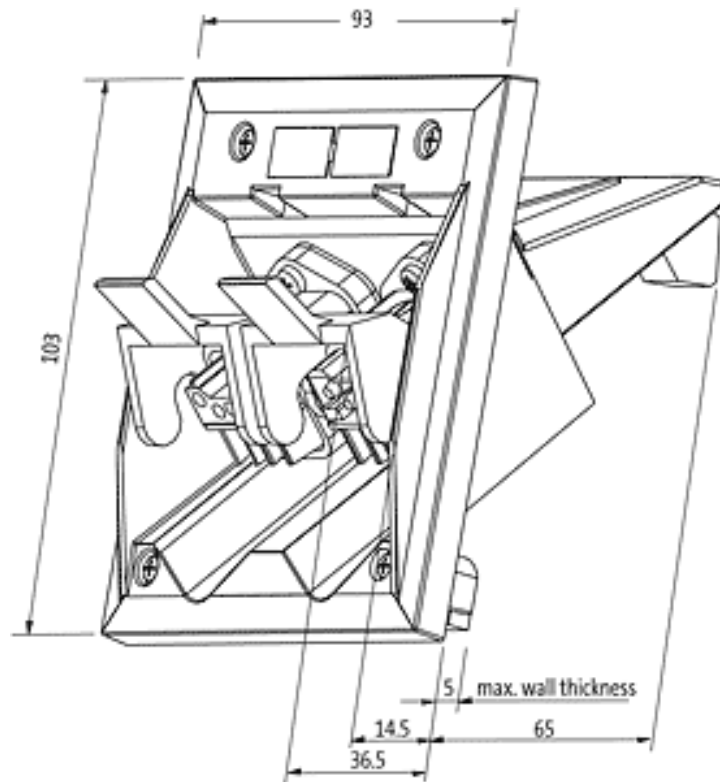

Hybrid field-bus couplers PROFIBUS (M12-B) + Power (7/8)

M12 B-coded, 7/8" (female/female)

Image

Vicarious picture

Technical Data

Shielded no

General data

Housing Plastic black, flame retardant

Temperature range -25...+50 °C

Cut-out H × W: 90 × 80 mm

Dimensions H × W × D 103 × 93 × 65 mm

Commercial data

Net weight 90

Net weight 90

Weight unit gram

Basic unit pc.

Customs tariff number 85177090

Unit (piece) 1

Limited value 1

Dimension drawing

Representante oficial de:

[Argentina – Uruguay – Paraguay – Bolivia – Colombia – y Perú.]

Calle 49 N° 5764 - Villa Ballester (B1653AOX) - Prov. de Buenos Aires - ARGENTINA
Tel: (+54 11) 4768-4242 / Fax: (+54 11) 4849-1212
Mail: ventas@nakase.com.ar / Web: www.nakase.com.ar