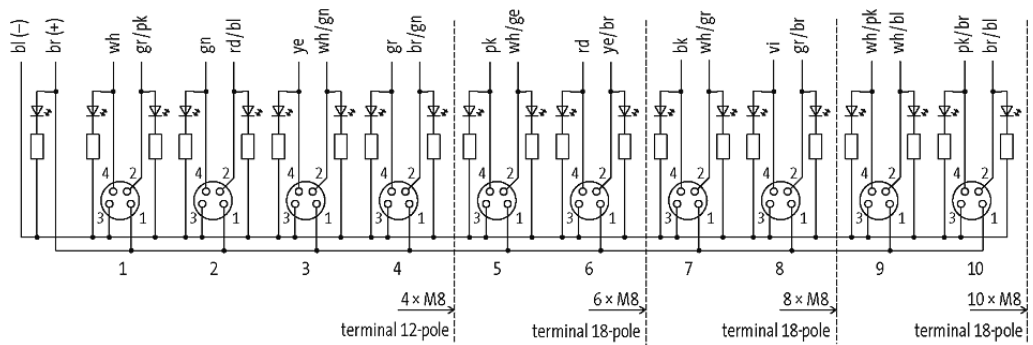

**Form**

88110

**Technical Data**

Operating voltage	24 V DC
Operating current per contact (40 °C)	max. 1,76A
Signal per port	2
Total current	max. 10 A
Protection	IP65 and IP67 when plugged and screwed down (EN 60529)
Housing	Plastic, flame retardant
Temperature range	-20...+80 °C, depending on cable quality

Contact layout

M8-Females 4-pole

Circuit diagram

Dimension drawing

Representante oficial de:

[Argentina – Uruguay – Paraguay – Bolivia – Colombia – y Perú.]

Calle 49 N° 5764 - Villa Ballester (B1653AOX) - Prov. de Buenos Aires - ARGENTINA  
Tel: (+54 11) 4768-4242 / Fax: (+54 11) 4849-1212  
Mail: [ventas@nakase.com.ar](mailto:ventas@nakase.com.ar) / Web: [www.nakase.com.ar](http://www.nakase.com.ar)