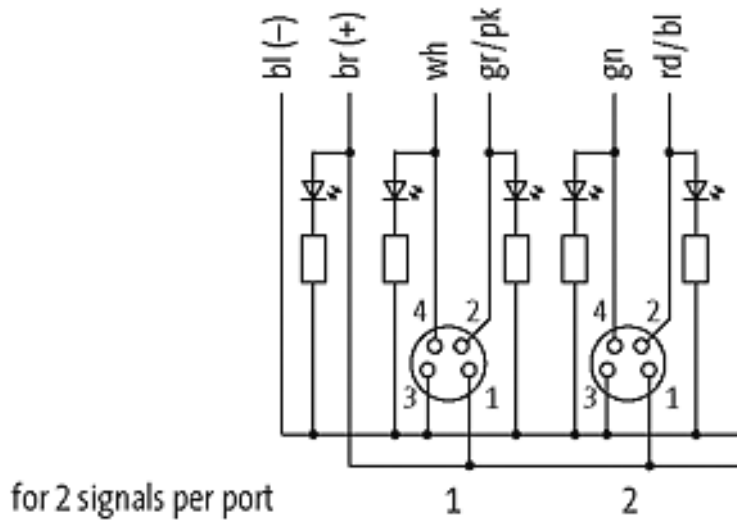

**Exact8, 8-way with pre-wired homerun cable**

8-way, 4-pole

**Image**

Vicarious picture

**Approvals****Contact layout**

Contact 1	(+)
Contact 2	(N/C)/(S2)
Contact 3	(-)
Contact 4	(N/O)/(S1)
LED display	LED (green): Power    LED (yellow): signal (S1)    LED (white): Signal (S2)

**Form**

88110

**Technical Data**

Operating voltage	24 V DC
Operating current per contact (40 °C)	max. 1,76A
Signal per port	2
Total current	max. 10 A
Protection	IP65 and IP67 when plugged and screwed down (EN 60529)
Housing	Plastic, flame retardant
Temperature range	-20...+80 °C, depending on cable quality

All data on this data sheet was compiled carefully.

Liability regarding correctness, completeness, and actuality is limited to gross negligence. Created: 06/12

You can chose from the following variants:	Art.-No.
Exact8, 8xM8, 4-pole, moulded cable 3.0m PUR/PVC 16x0,34+2x0,75	8000-88110-3950300
Exact8, 8xM8, 4-pole, moulded cable 5.0m PUR/PVC 16x0,34+2x0,75	8000-88110-3950500
Exact8, 8xM8, 4-pole, moulded cable 10.0m PUR/PVC 16x0,34+2x0,75	8000-88110-3951000
Exact8, 8xM8, 4-pole, moulded cable 15.0m PUR/PVC 16x0,34+2x0,75	8000-88110-3951500
Exact8, 8xM8, 4-pole, moulded cable 3.0m PUR 16x0,34+2x0,75, UL/CSA	8000-88110-3960300
Exact8, 8xM8, 4-pole, moulded cable 5.0m PUR 16x0,34+2x0,75, UL/CSA	8000-88110-3960500
Exact8, 8xM8, 4-pole, moulded cable 10.0m PUR 16x0,34+2x0,75, UL/CSA	8000-88110-3961000
Exact8, 8xM8, 4-pole, moulded cable 15.0m PUR 16x0,34+2x0,75, UL/CSA	8000-88110-3961500

Contact layout

M8-Females 4-pole

Circuit diagram

Dimension drawing

Representante oficial de:

[Argentina – Uruguay – Paraguay – Bolivia – Colombia – y Perú.]

Calle 49 N° 5764 - Villa Ballester (B1653AOX) - Prov. de Buenos Aires - ARGENTINA  
Tel: (+54 11) 4768-4242 / Fax: (+54 11) 4849-1212  
Mail: [ventas@nakase.com.ar](mailto:ventas@nakase.com.ar) / Web: [www.nakase.com.ar](http://www.nakase.com.ar)