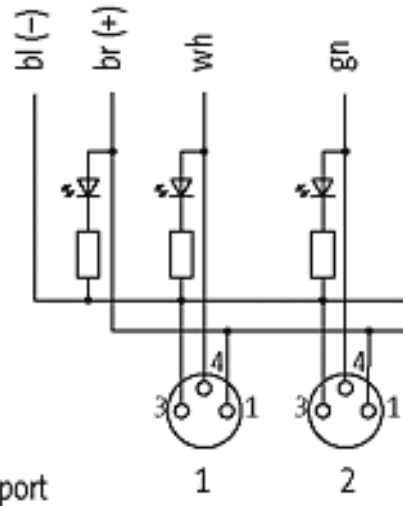

Contact layout

M8-Females 3-pole