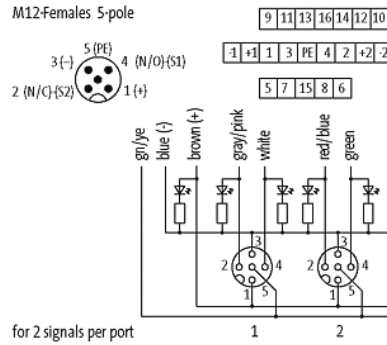

Contact layout