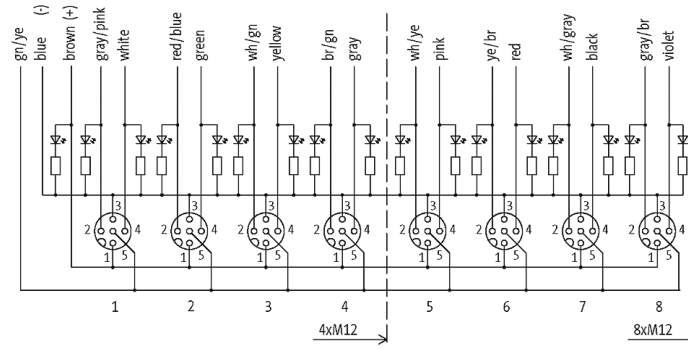

Circuit diagram