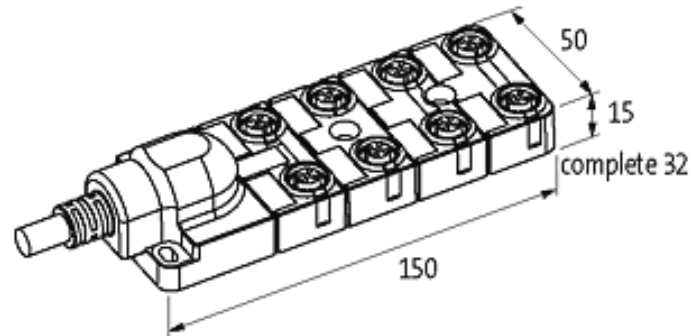

Dimension drawing