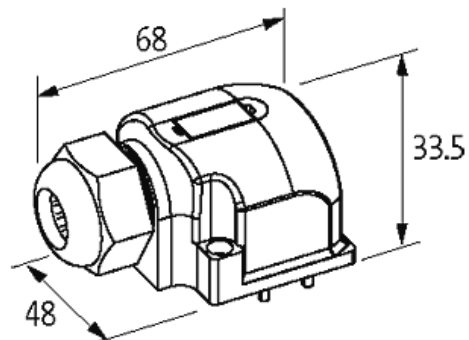

Connection cap with homerun cable

for 8-way distribution box, 4-pole

Image

Vicarious picture

Approvals**Form**

88459

Technical Data

Housing	Plastic, flame retardant
Temperature range	-20...+80 °C, depending on cable quality

All data on this data sheet was compiled carefully.

Liability regarding correctness, completeness, and actuality is limited to gross negligence. Created: 06/12

Contact layout

M12 Females 4-pole

for 1 signal per port

Dimension drawing

Representante oficial de:

[Argentina – Uruguay – Paraguay – Bolivia – Colombia – y Perú.]

Calle 49 N° 5764 - Villa Ballester (B1653AOX) - Prov. de Buenos Aires - ARGENTINA
Tel: (+54 11) 4768-4242 / Fax: (+54 11) 4849-1212
Mail: ventas@nakase.com.ar / Web: www.nakase.com.ar