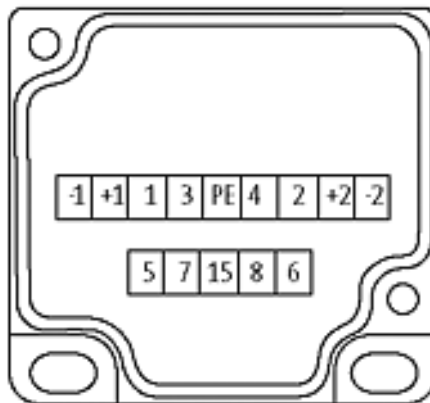

Connection cap with homerun cable

for 8-way distribution box, 4-pole

Image

Vicarious picture

Approvals**Form**

88459

Technical Data

Housing	Plastic, flame retardant
Temperature range	-20...+80 °C, depending on cable quality

You can chose from the following variants:

	Art.-No.
Cap with cable for d-box M12 8-way 4-pole no pot.-sep. 3m PUR/PVC-JB, 8x0,34+3x0,75	8000-88459-3620300
Cap with cable for d-box M12 8-way 4-pole no pot.-sep. 5m PUR/PVC-JB, 8x0,34+3x0,75	8000-88459-3620500
Cap with cable for d-box M12 8-way 4-pole no pot.-sep. 10m PUR/PVC-JB, 8x0,34+3x0,75	8000-88459-3621000
Cap with cable for d-box M12 8-way 4-pole no pot.-sep. 15m PUR/PVC-JB, 8x0,34+3x0,75	8000-88459-3621500
Cap with cable for d-box M12 8-way 4-pole no pot.-sep. 20m PUR/PVC-JB, 8x0,34+3x0,75	8000-88459-3622000
Cap with cable for d-box M12 8-way 4-pole no pot.-sep. 25m PUR/PVC-JB, 8x0,34+3x0,75	8000-88459-3622500
Cap with cable for d-box M12 8-way 4-pole no pot.-sep. 30m PUR/PVC-JB, 8x0,34+3x0,75	8000-88459-3623000
Cap with cable for d-box M12 8-way 4-pole no pot.-sep. 3m PUR, 8x0,5+3x1,0	8000-88459-4470300
Cap with cable for d-box M12 8-way 4-pole no pot.-sep. 5m PUR, 8x0,5+3x1,0	8000-88459-4470500
Cap with cable for d-box M12 8-way 4-pole no pot.-sep. 10m PUR, 8x0,5+3x1,0	8000-88459-4471000
Cap with cable for d-box M12 8-way 4-pole no pot.-sep. 15m PUR, 8x0,5+3x1,0	8000-88459-4471500
Cap with cable for d-box M12 8-way 4-pole no pot.-sep. 20m PUR, 8x0,5+3x1,0	8000-88459-4472000
Cap with cable for d-box M12 8-way 4-pole no pot.-sep. 25m PUR, 8x0,5+3x1,0	8000-88459-4472500
Cap with cable for d-box M12 8-way 4-pole no pot.-sep. 30m PUR, 8x0,5+3x1,0	8000-88459-4473000

All data on this data sheet was compiled carefully.

Liability regarding correctness, completeness, and actuality is limited to gross negligence. Created: 06/12

Contact layout

M12 Females 4-pole

for 1 signal per port