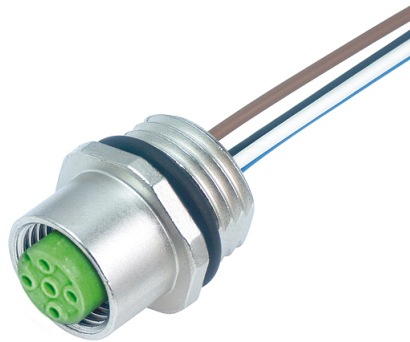

**M12 female receptacle A-cod. front mount V2A PP-wires 5x0,34 0,2m**

Flange M12 female  
with multi-strand wire  
5-pole

**Image**

Vicarious picture

<b>Form</b>	13561
<b>Technical Data</b>	
Operating voltage	max. 125 V AC/DC
Operating current per contact (40 °C)	max. 4 A
Locking of ports	screw thread M12 × 1 mm (recommended torque = 0.6 Nm) self-securing
Locking material	Stainless steel 1.4305 (V2A)
Protection	IP65 and IP67 when plugged and screwed down (EN 60529)
Temperature range	-25...+85 °C
<b>Cable</b>	
No./diameter of wires	5 × 0.34 mm <sup>2</sup>
Wire isolation	PP (br, wh, bl, bk, gr)
C-track properties	Max. Externe Vorsicherung 20 A (T) in der Gebäudeinstallation
Outer diameter	approx. 3.4 mm
Bend radius (mobile)	10 x outer diameter
Temperature range (fixed)	-40...+80 °C
<b>Commercial data</b>	
Net weight	16
Net weight	16
Weight unit	gram
Basic unit	pc.
Customs tariff number	85444290
Unit (piece)	1
Limited value	10
<b>Accessories</b>	Hexagonal nut M16x1,5 for receptacle
<b>Art.-No.</b>	7000-13581-000000