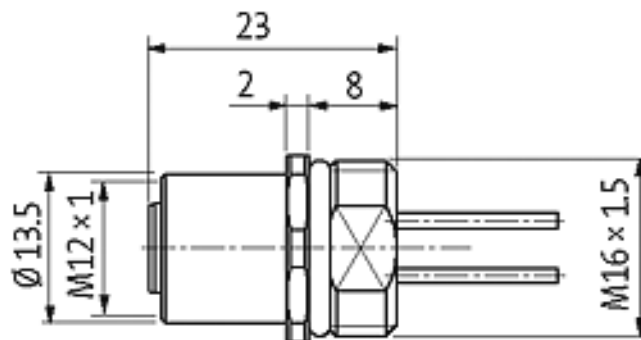

Dimension drawing