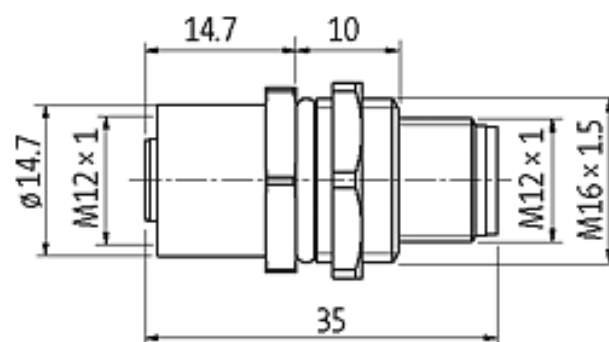

M12-Schaltschrankdurchführung 8pol A-cod

Control cabinet entry system M12
A-coded, 8-pole, shielded

Image

Vicarious picture

Form

48111

Technical Data

Operating voltage	max. 24 V AC/DC
Operating current per contact (40 °C)	max. 1.5 A
Mounting set	M16 × 1.5 mm
Temperature range	-25...+85 °C
Protection	IP65 and IP67 when plugged and screwed down (EN 60529)

Commercial data

Net weight	27
Net weight	27
Weight unit	gram
Basic unit	pc.
Customs tariff number	85369010
Unit (piece)	1
Limited value	1

Contact layout

Circuit diagram

Dimension drawing

Representante oficial de: