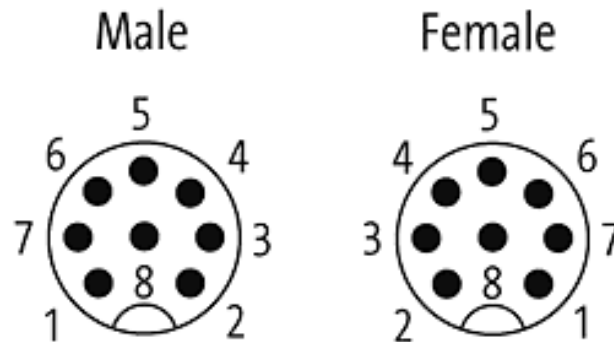

M12-Schaltschrankdurchführung 8pol A-cod

Control cabinet entry system M12
A-coded, 8-pole, shielded

Image

Vicarious picture

Form

48111

Technical Data

Operating voltage	max. 24 V AC/DC
Operating current per contact (40 °C)	max. 1.5 A
Mounting set	M16 × 1.5 mm
Temperature range	-25...+85 °C
Protection	IP65 and IP67 when plugged and screwed down (EN 60529)

Commercial data

Net weight	27
Net weight	27
Weight unit	gram
Basic unit	pc.
Customs tariff number	85369010
Unit (piece)	1
Limited value	1

Contact layout

Circuit diagram

Dimension drawing

Representante oficial de: