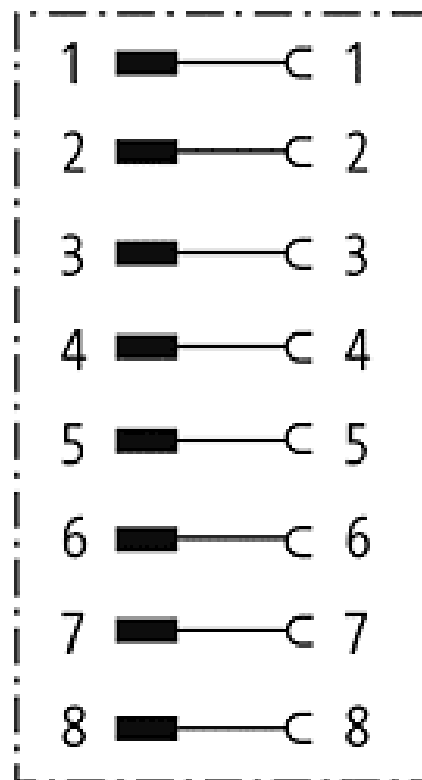

M12-Schaltschrankdurchführung 8pol A-cod

Control cabinet entry system M12
A-coded, 8-pole, shielded

Image

Vicarious picture

Form

48111

Technical Data

Operating voltage	max. 24 V AC/DC
Operating current per contact (40 °C)	max. 1.5 A
Mounting set	M16 × 1.5 mm
Temperature range	-25...+85 °C
Protection	IP65 and IP67 when plugged and screwed down (EN 60529)

Commercial data

Net weight	27
Net weight	27
Weight unit	gram
Basic unit	pc.
Customs tariff number	85369010
Unit (piece)	1
Limited value	1

Contact layout

Circuit diagram

Dimension drawing

Representante oficial de: