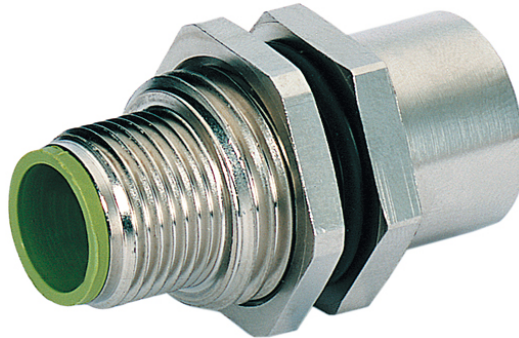

M12-Schaltschrankdurchführung 8pol A-cod

Control cabinet entry system M12
A-coded, 8-pole, shielded

Image

Vicarious picture

Form

48111

Technical Data

Operating voltage	max. 24 V AC/DC
Operating current per contact (40 °C)	max. 1.5 A
Mounting set	M16 × 1.5 mm
Temperature range	-25...+85 °C
Protection	IP65 and IP67 when plugged and screwed down (EN 60529)

Commercial data

Net weight	27
Net weight	27
Weight unit	gram
Basic unit	pc.
Customs tariff number	85369010
Unit (piece)	1
Limited value	1

Contact layout

Circuit diagram

Dimension drawing

Representante oficial de: