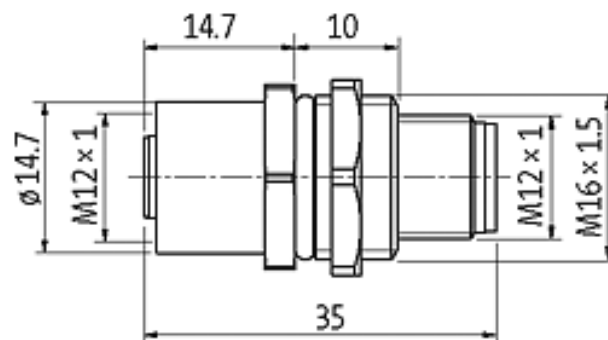

M12-Schaltschrankdurchführung 5pol A-cod

Control cabinet entry system M12
A-coded, 5-pole, shielded

Image

Vicarious picture

Form

42111

Technical Data

Operating voltage	max. 24 V AC/DC
Operating current per contact (40 °C)	max. 4 A
Mounting set	M16 × 1.5 mm
Protection	IP65 and IP67 when plugged and screwed down (EN 60529)
Temperature range	-25...+85 °C

Commercial data

Net weight	27
Net weight	27
Weight unit	gram
Basic unit	pc.
Customs tariff number	85369010
Unit (piece)	1
Limited value	1

Circuit diagram

Dimension drawing

Representante oficial de:

[Argentina – Uruguay – Paraguay – Bolivia – Colombia – y Perú.]