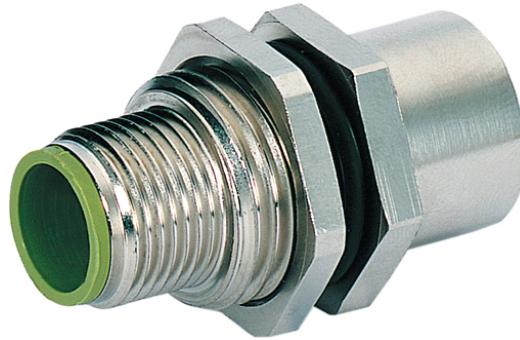

M12-Schaltschrankdurchführung 5pol A-cod

Control cabinet entry system M12
A-coded, 5-pole, shielded

Image

Vicarious picture

Form

42111

Technical Data

Operating voltage	max. 24 V AC/DC
Operating current per contact (40 °C)	max. 4 A
Mounting set	M16 × 1.5 mm
Protection	IP65 and IP67 when plugged and screwed down (EN 60529)
Temperature range	-25...+85 °C

Commercial data

Net weight	27
Net weight	27
Weight unit	gram
Basic unit	pc.
Customs tariff number	85369010
Unit (piece)	1
Limited value	1

Circuit diagram

Dimension drawing

Representante oficial de:

[Argentina – Uruguay – Paraguay – Bolivia – Colombia – y Perú.]