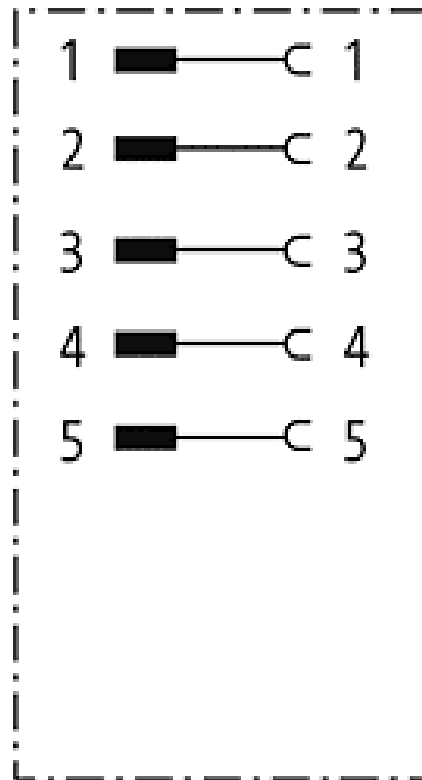

M12-Schaltschrankdurchführung 5pol A-cod

Control cabinet entry system M12
A-coded, 5-pole, shielded

Image

Vicarious picture

Form

42111

Technical Data

Operating voltage	max. 24 V AC/DC
Operating current per contact (40 °C)	max. 4 A
Mounting set	M16 × 1.5 mm
Protection	IP65 and IP67 when plugged and screwed down (EN 60529)
Temperature range	-25...+85 °C

Commercial data

Net weight	27
Net weight	27
Weight unit	gram
Basic unit	pc.
Customs tariff number	85369010
Unit (piece)	1
Limited value	1

Circuit diagram

Dimension drawing

Representante oficial de:

[Argentina – Uruguay – Paraguay – Bolivia – Colombia – y Perú.]