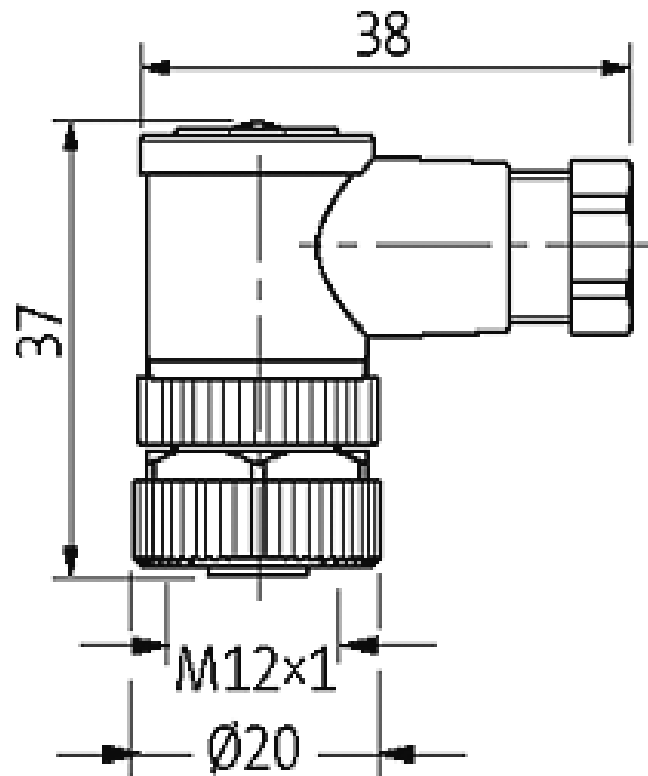

**M12 female 90° field-wireable Replaced Art.-No. 27631**

Female 90°

5-pole

Clamping range cable entry: 6...8 mm

**Image**

Vicarious picture

**Approvals****Express shipments****Form**

13041

**Technical Data**

Operating voltage	max. 125 V AC/DC
Operating current per contact (40 °C)	max. 4 A
Connection diameter	max. 0.75 mm <sup>2</sup>
Clamping range (cable diameter)	6...8 mm
Protection	IP65 and IP67 when plugged and screwed down (EN 60529)
Temperature range	-25...+85 °C

Contact layout

# Female

Circuit diagram

Dimension drawing

Representante oficial de:

[Argentina – Uruguay – Paraguay – Bolivia – Colombia – y Perú.]

Calle 49 N° 5764 - Villa Ballester (B1653AOX) - Prov. de Buenos Aires - ARGENTINA  
Tel: (+54 11) 4768-4242 / Fax: (+54 11) 4849-1212  
Mail: [ventas@nakase.com.ar](mailto:ventas@nakase.com.ar) / Web: [www.nakase.com.ar](http://www.nakase.com.ar)