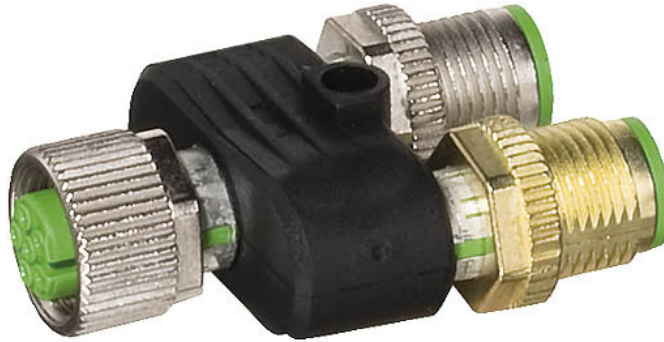

T-coupler M12 6p. CUBE67 shielded

T-coupler M12 ? M12
A-coded, 6-pole, shielded
Cube67 additional actuator power supply

Image

Vicarious picture

Commercial data

Net weight	34
Net weight	34
Weight unit	gram
Basic unit	pc.
Customs tariff number	85369010
Unit (piece)	1
Limited value	1

Comments

Plastic housings with good resistance against chemicals and oils.
The resistance to aggressive media should be individually tested for your application. Further details on request.

Representante oficial de: