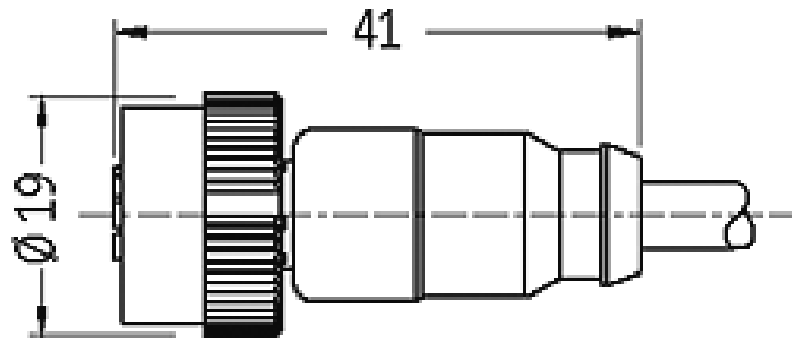

MQ12 female connector straight with cable PVC-OB 4x0,34 yellow 1,5m

Female straight
4-pole

Image

Vicarious picture

Approvals**Form**

12221

Technical Data

Operating voltage	max. 250 V AC/DC
Operating current per contact (40 °C)	max. 4 A
Locking of ports	Quick connection, 1/4 turn
Protection	IP65 and IP67 when plugged and screwed down (EN 60529)
Temperature range	-25...+85 °C, depending on cable quality

Contact layout

Female

Circuit diagram

Dimension drawing

Representante oficial de:

[Argentina – Uruguay – Paraguay – Bolivia – Colombia – y Perú.]

Calle 49 N° 5764 - Villa Ballester (B1653AOX) - Prov. de Buenos Aires - ARGENTINA
Tel: (+54 11) 4768-4242 / Fax: (+54 11) 4849-1212
Mail: ventas@nakase.com.ar / Web: www.nakase.com.ar