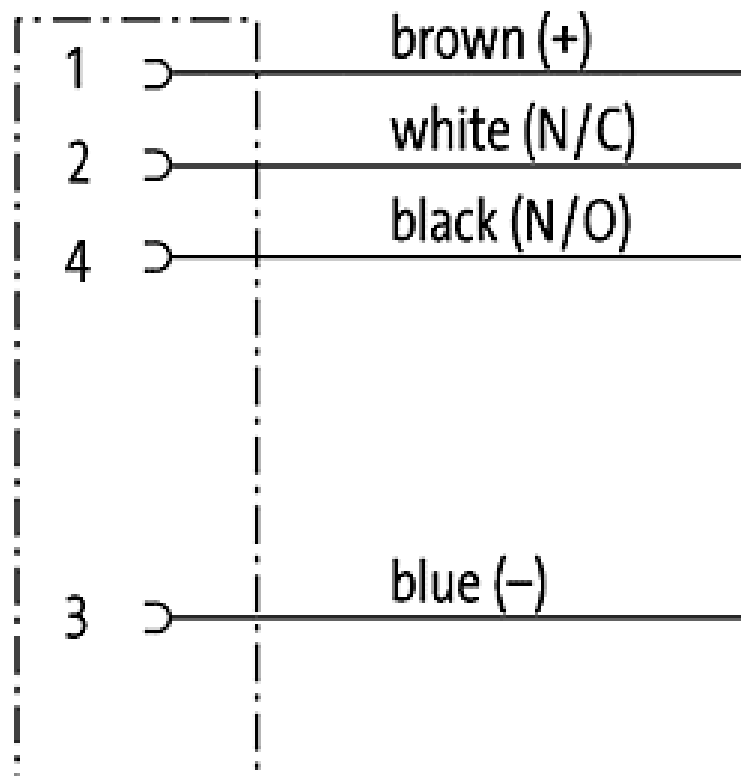

Circuit diagram