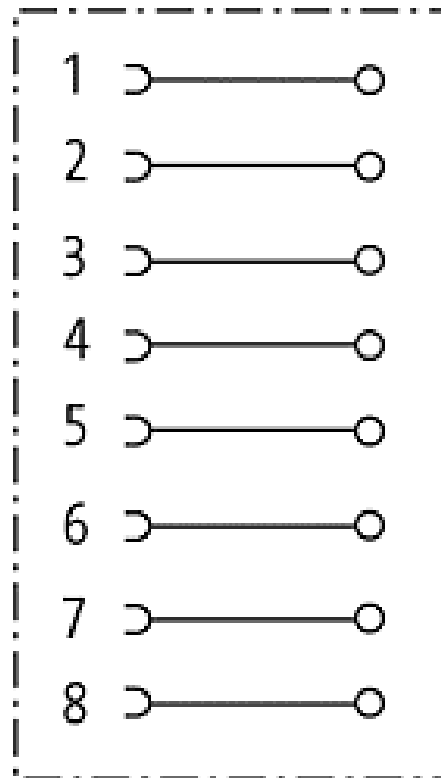

Circuit diagram