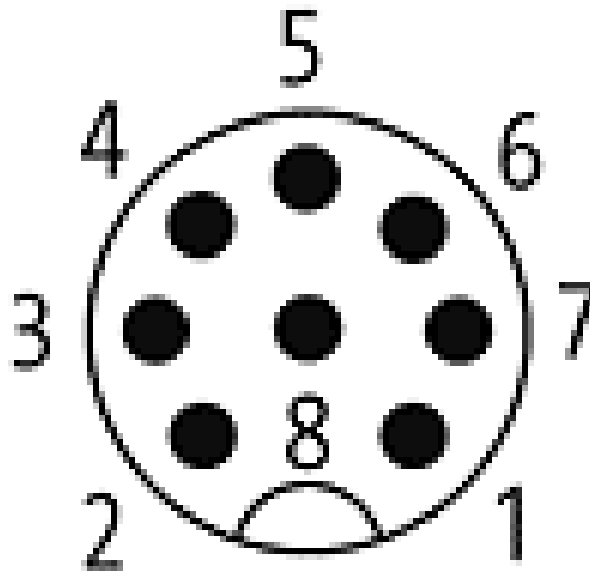

Contact layout

Female