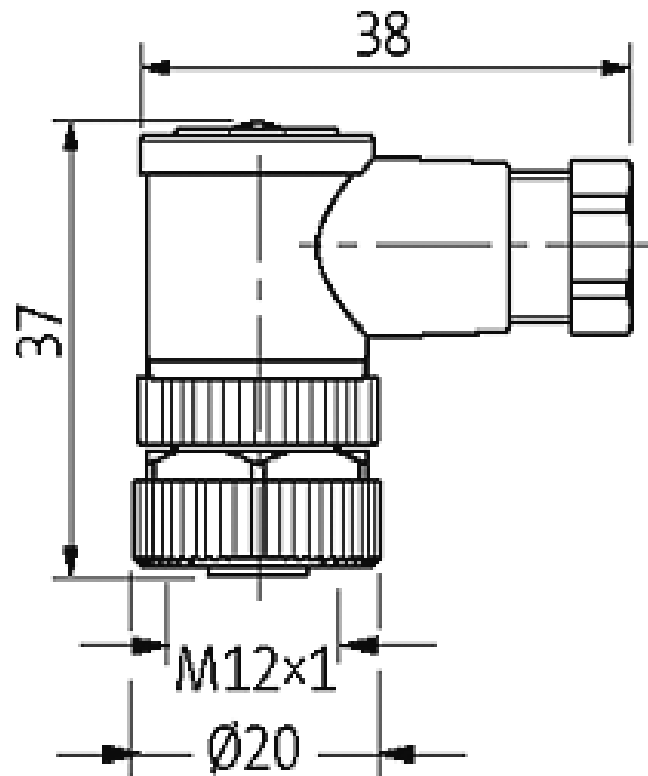

Dimension drawing