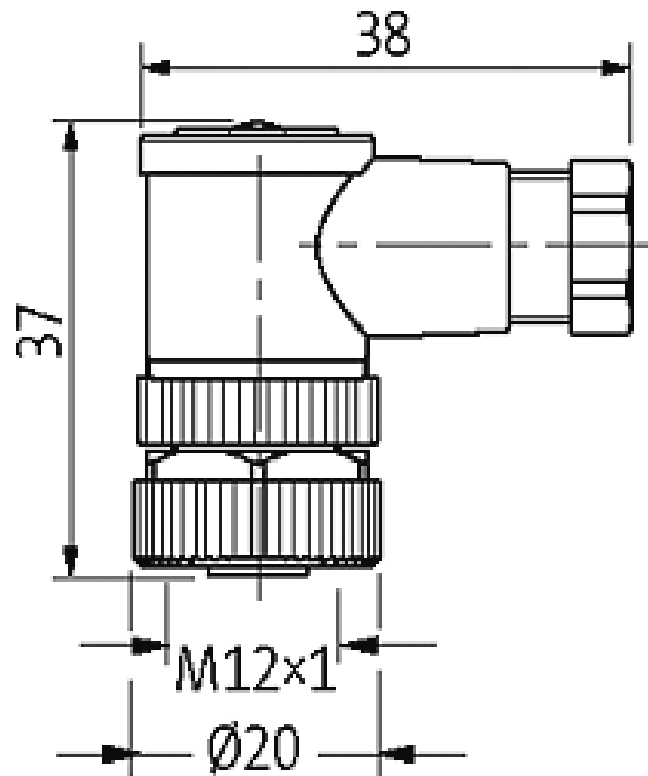

**M12 female 90° field-wireable Replaced Art.-No. 27610**

Female 90°

4-pole

Clamping range cable entry: 4...6 mm

**Image**

Vicarious picture

**Approvals****Express shipments****Form**

12981

**Technical Data**

Operating voltage	max. 250 V AC/DC
Operating current per contact (40 °C)	max. 4 A
Connection diameter	max. 0.75 mm <sup>2</sup>
Clamping range (cable diameter)	4...6 mm
Protection	IP65 and IP67 when plugged and screwed down (EN 60529)
Temperature range	-25...+85 °C

Contact layout

# Female

Circuit diagram

Dimension drawing

Representante oficial de:

[Argentina – Uruguay – Paraguay – Bolivia – Colombia – y Perú.]

Calle 49 N° 5764 - Villa Ballester (B1653AOX) - Prov. de Buenos Aires - ARGENTINA  
Tel: (+54 11) 4768-4242 / Fax: (+54 11) 4849-1212  
Mail: [ventas@nakase.com.ar](mailto:ventas@nakase.com.ar) / Web: [www.nakase.com.ar](http://www.nakase.com.ar)