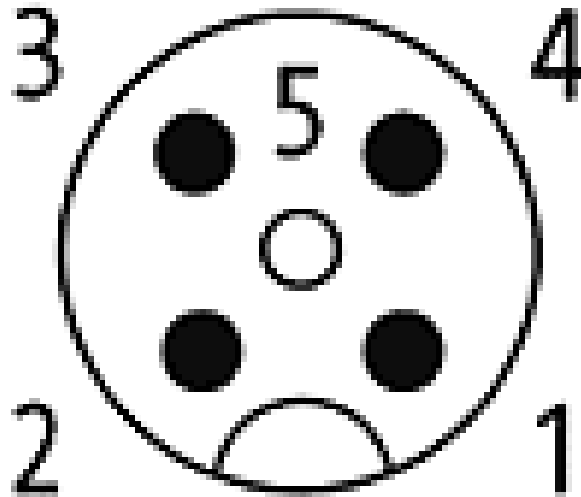

Contact layout

Female