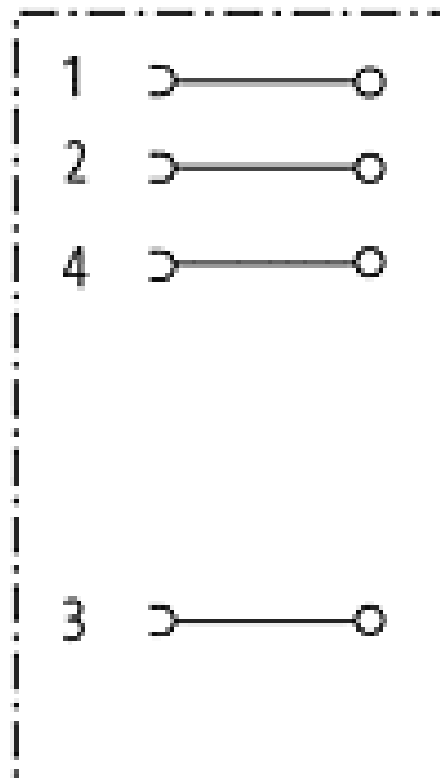

Circuit diagram