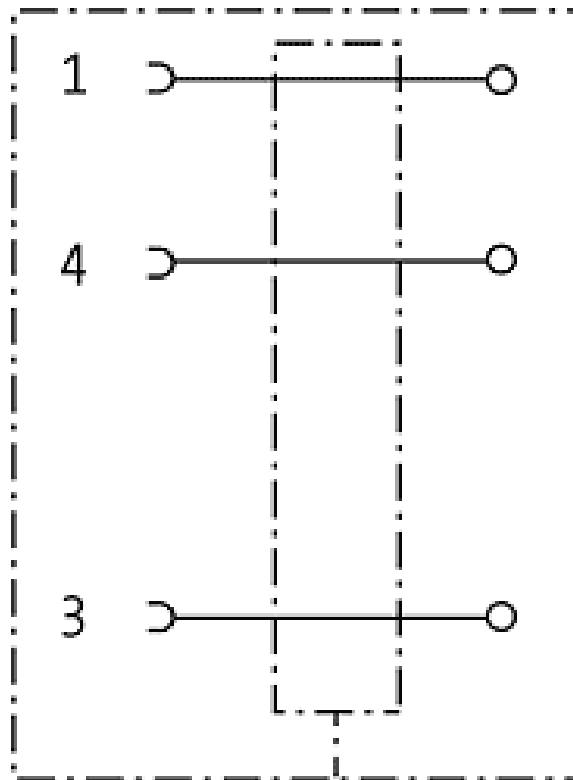

Circuit diagram