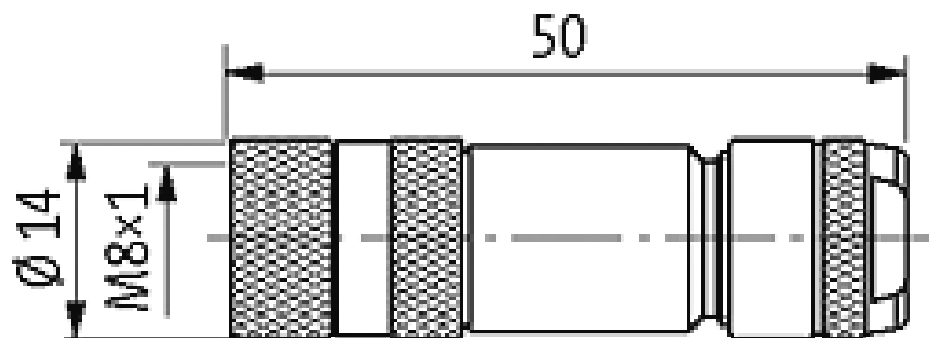

Dimension drawing