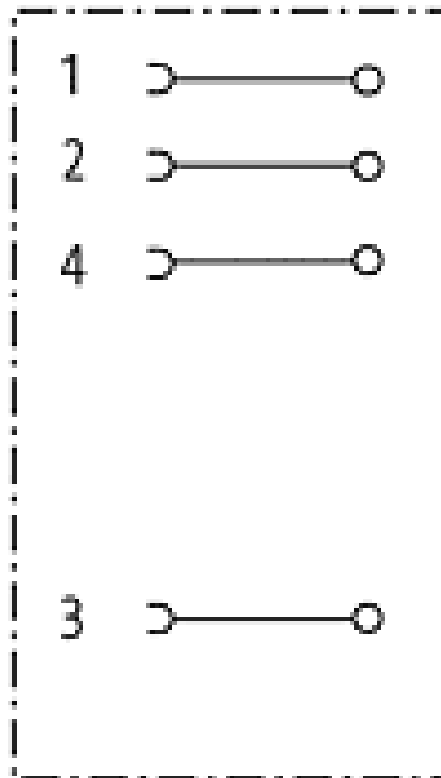

Circuit diagram