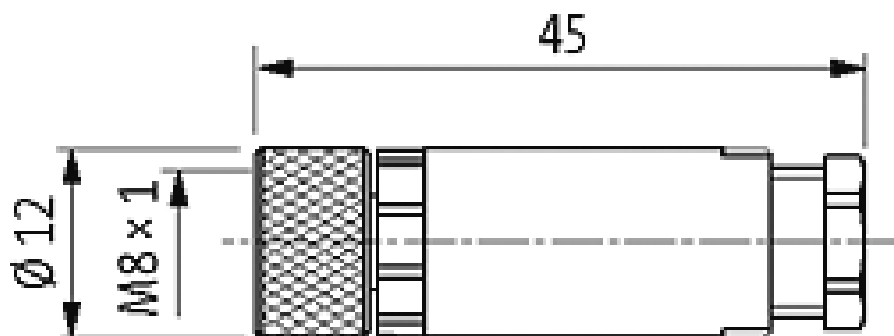

Dimension drawing